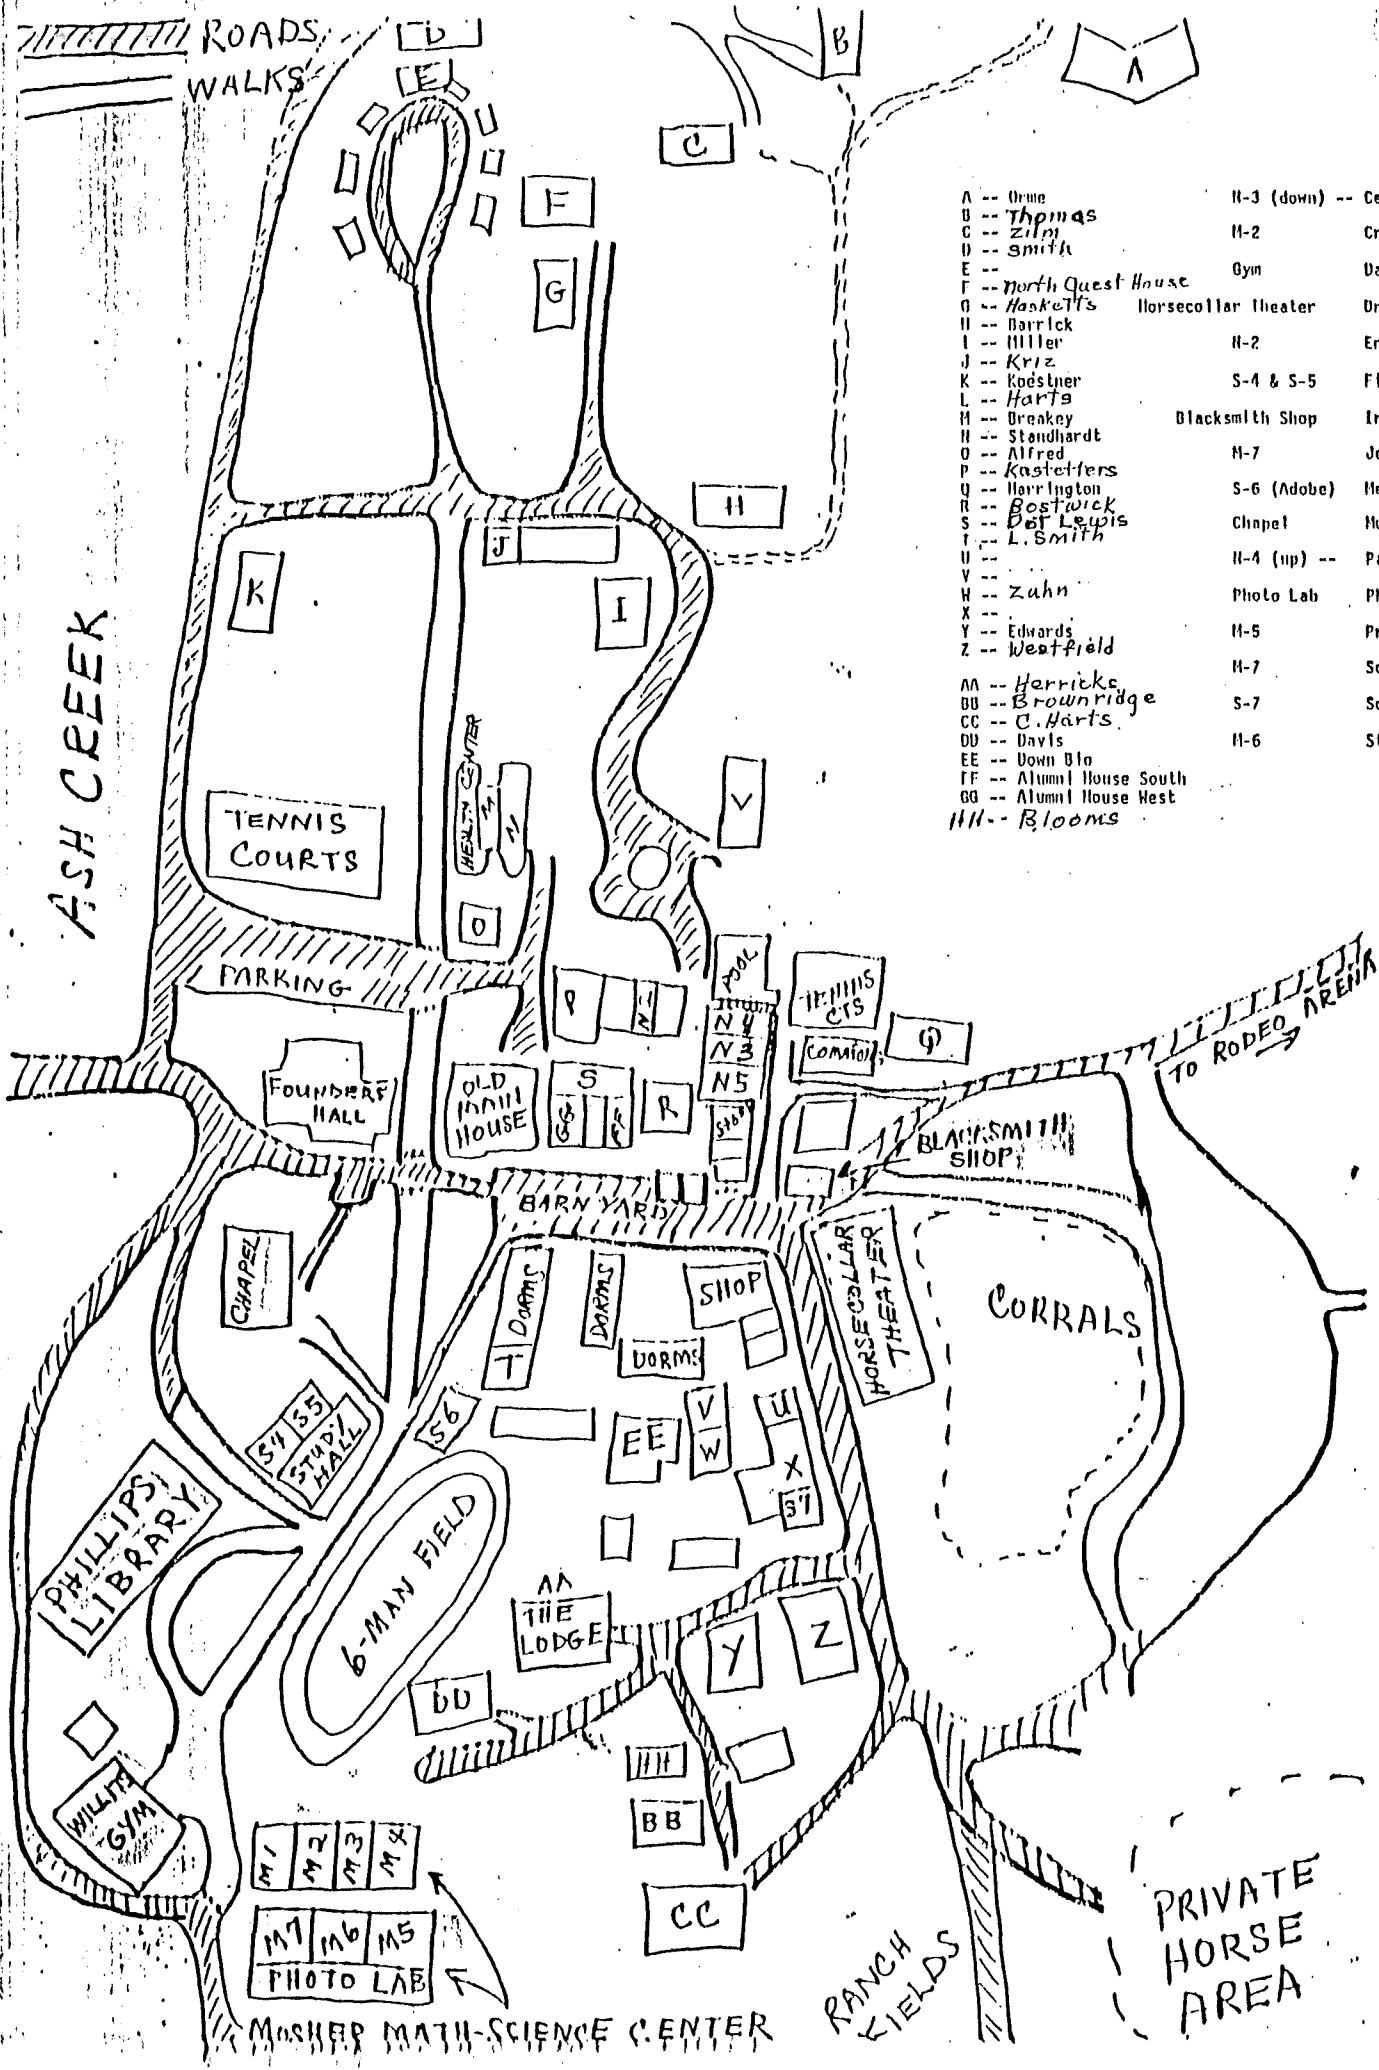

- A -- Orrie
- B -- Thomas
- C -- Zilm
- D -- Smith
- E -- North Quest House
- F -- Haskett's
- G -- Barrick
- H -- Miller
- I -- Kriz
- K -- Kuestner
- L -- Harts
- M -- Breaky
- N -- Standhardt
- O -- Alfred
- P -- Kastetters
- Q -- Harrington
- R -- Bostwick
- S -- Pat Lewis
- T -- L. Smith
- U --
- V --
- W -- Zahn
- X --
- Y -- Edwards
- Z -- Westfield
- AA -- Herricks
- BB -- Brownridge
- CC -- C. Harts
- DD -- Davis
- EE -- Down Blo
- FF -- Alumni House South
- GG -- Alumni House West
- HH -- Blooms
- II-3 (down) -- Ceramics
- M-2 -- Creative Writing
- Gym -- Dance
- Horsecollar Theater -- Drama
- N-2 -- Environmental Art
- S-4 & S-5 -- Film-Making/Video
- Blacksmith Shop -- Iron Working
- N-7 -- Jewelry Making
- S-6 (Adobe) -- Metal Sculpture
- Chapel -- Music
- II-4 (up) -- Painting
- Photo Lab -- Photography
- M-5 -- Printmaking
- N-7 -- Sculpture
- S-7 -- Song Writing
- II-6 -- Stained Glass

ROADS
WALKS

ASH CREEK

TENNIS COURTS

PARKING

FOUNDERS HALL

OLD MAIN HOUSE

CHAPEL

PHILLIPS LIBRARY

5455 STUDY HALL

6-MAN FIELD

WILLIAMS GYM

AA THE LODGE

M1 M2 M3 M4
M7 M6 M5
PHOTO LAB

MUSHER MATH-SCIENCE CENTER

POOL

TENNIS CTS
COMPTON

BARN YARD

T DORMS
DORMS
DORMS

SHOP

HORSECOLLAR THEATER

CORRALS

TO RODEO AREA

RANCH FIELDS

PRIVATE HORSE AREA